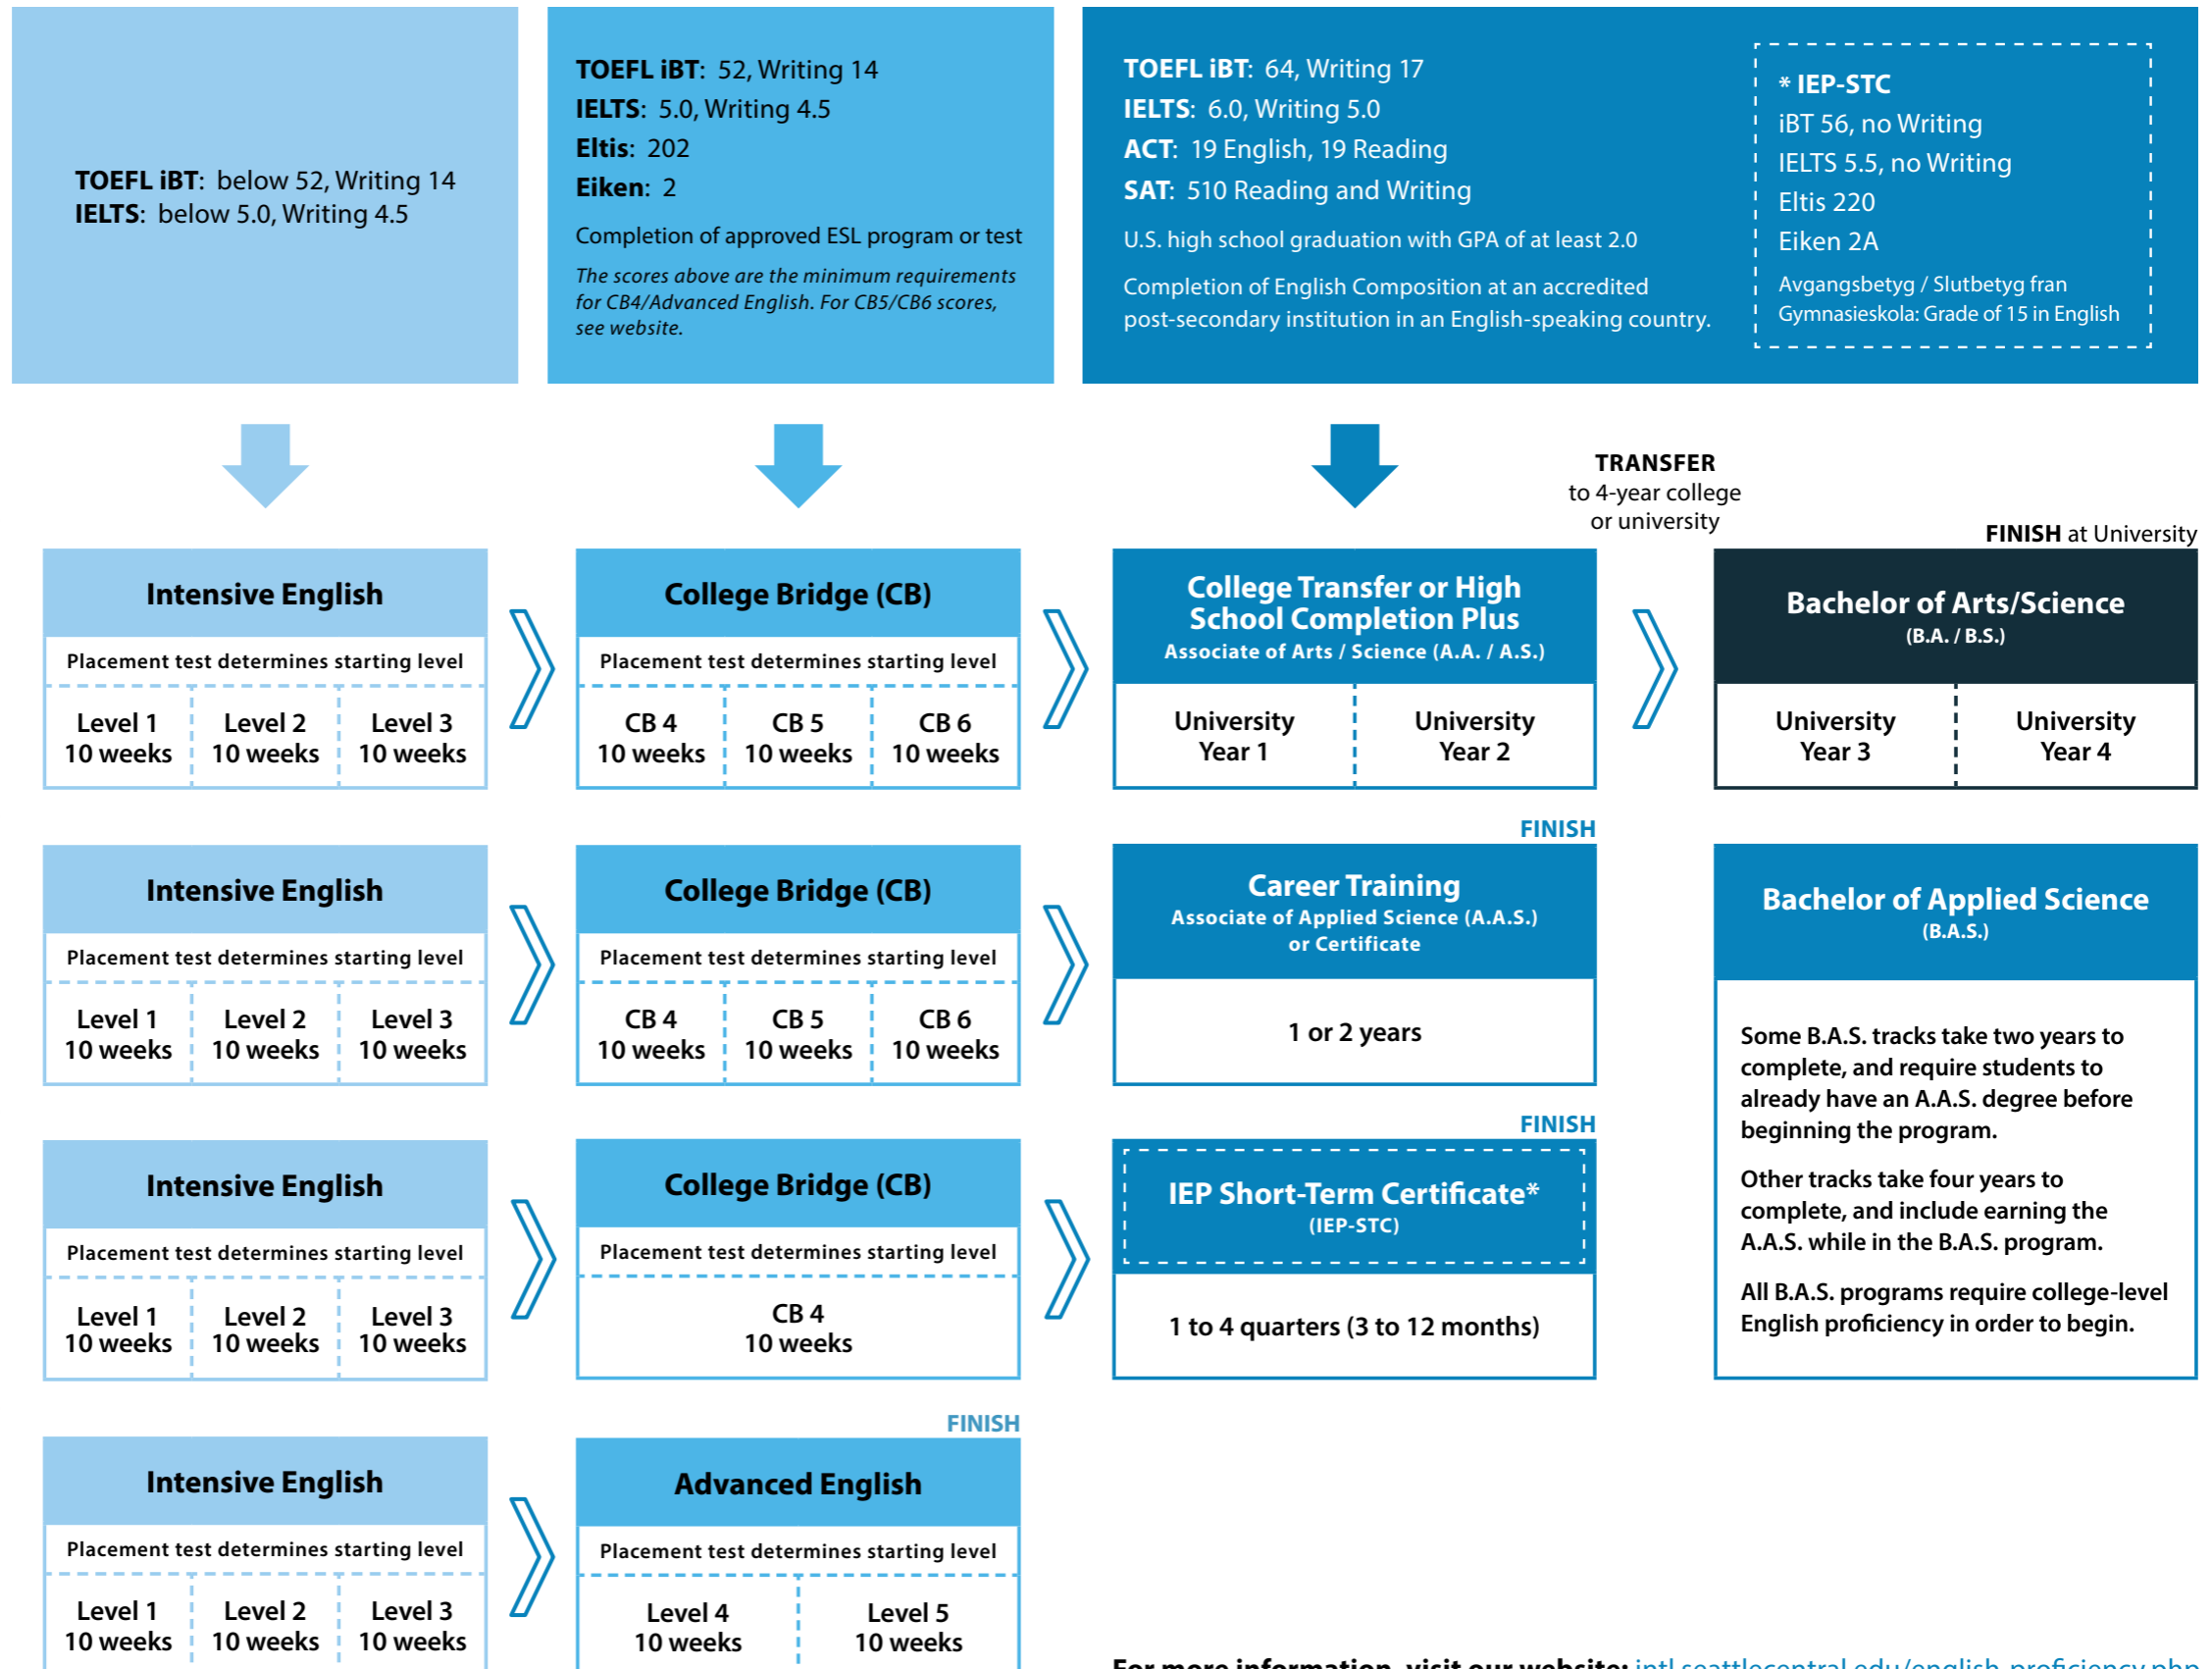

STUDY PROGRAM PATHWAYS AT SEATTLE CENTRAL COLLEGE

At Seattle Central College, you will have many different study options to choose from. Your study goals, the length of time you can spend on our campus, and your English proficiency will determine your options.

YOUR ENGLISH PROFICIENCY DETERMINES WHERE YOU START

For more information, visit our website: intl.seattlecentral.edu/english-proficiency.php