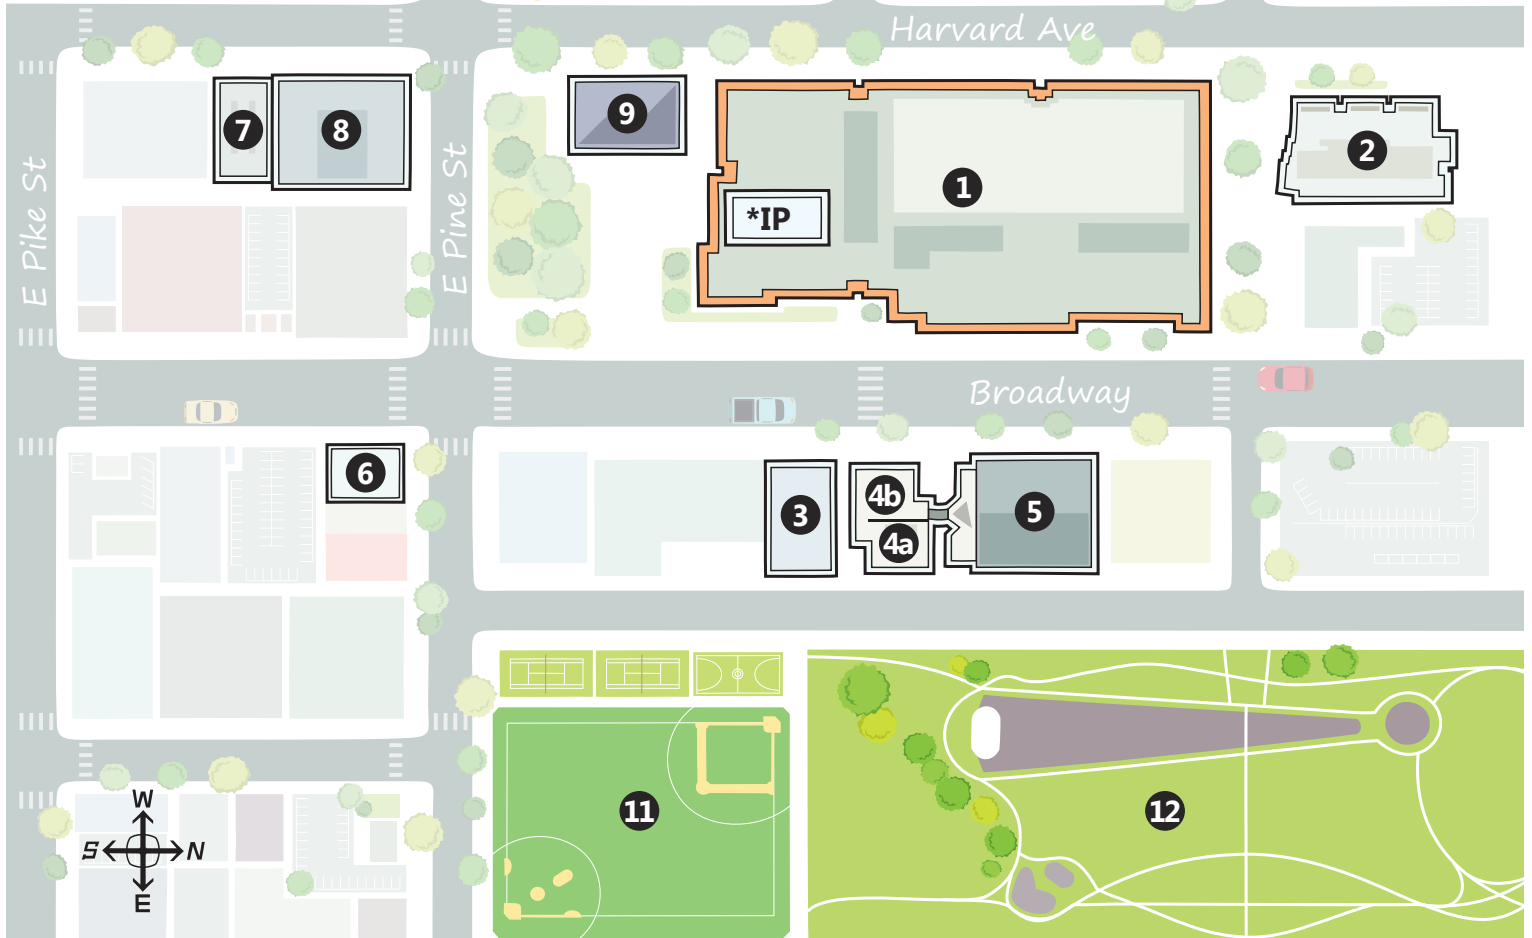

# Seattle Central College Campus Map

## \* IP = International Programs

A full-service center: advisors assist international students with registration, transfer and career planning, immigration, and course advising

## 1 Main Building (Broadway Edison Building)

Classrooms, library, computer lab, tutoring center, restaurants, and more. Details on next page

## 3 The Studios on Broadway

On-campus housing for international students