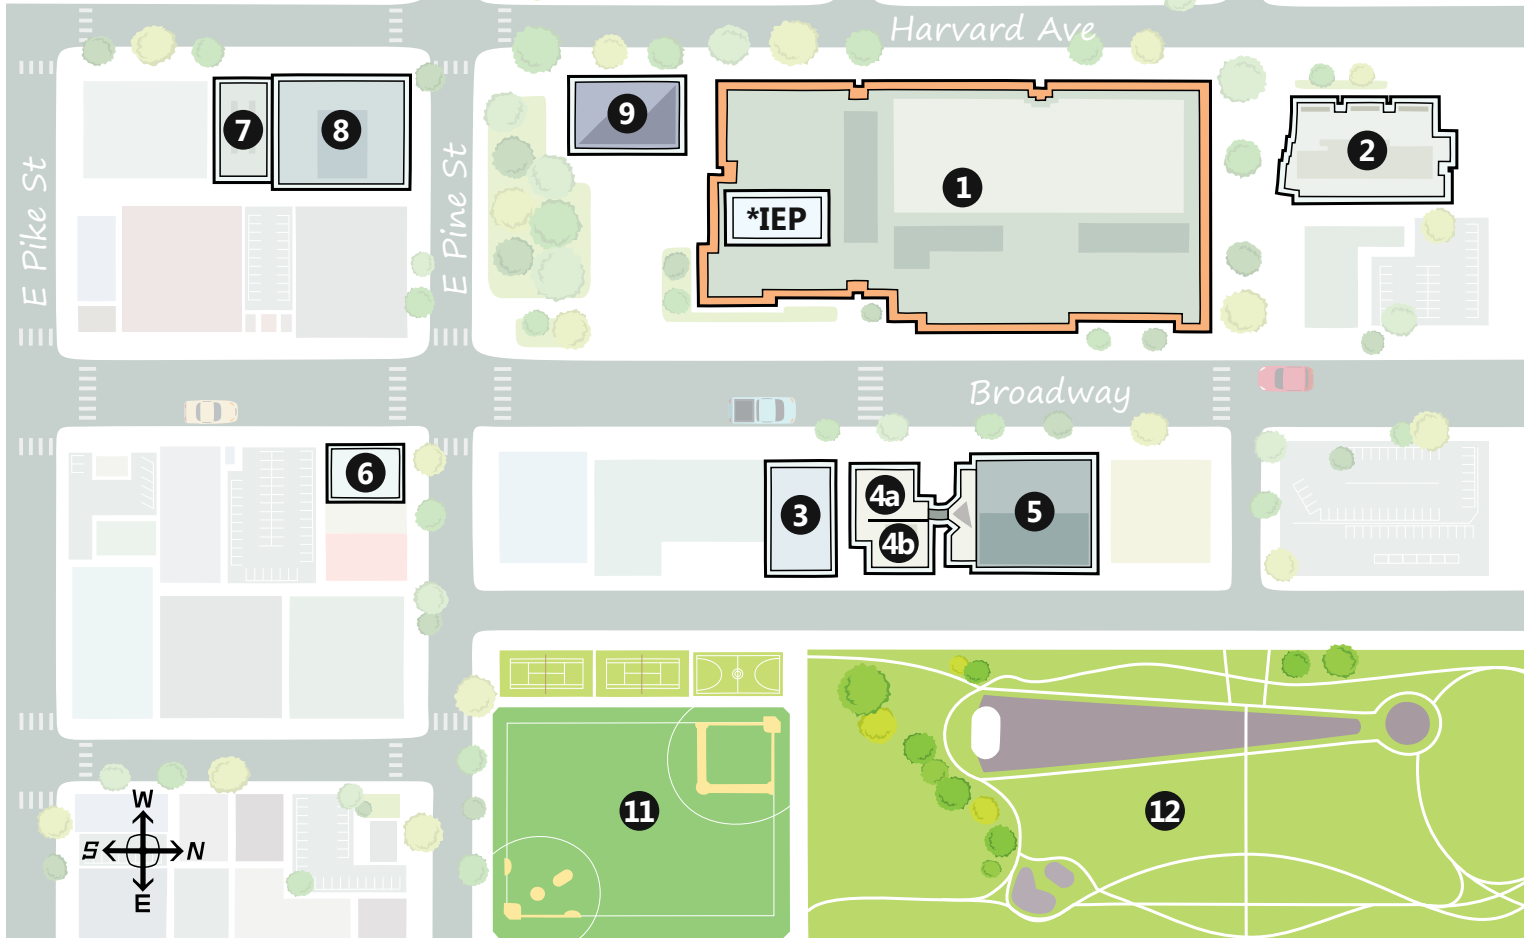

Seattle Central College Campus Map

*** IEP = International Education Programs**

A full-service center: advisors assist international students with registration, transfer planning, immigration, and course advising

**1 Main Building
(Broadway Edison Building)**

Classrooms, library, computer lab, tutoring center, restaurants, and more. Details on next page

2 Science and Math (SAM) Building

State-of-the-art facility with math and science labs, classrooms, offices, and tutoring center

5 Mitchell Activity Center (MAC)

Includes weight room, racquetball, basketball and volleyball courts, organized sports, fitness classes, and a game room with ping pong and pool tables

6 South Annex

College offices

7 Erickson Theater

Houses the Seattle Central drama program

8 Fine Arts Building

Classes in drawing, painting, dance, and other arts

9 Broadway Performance Hall

Classes in music

10 Parking Garage

11 City Playfield